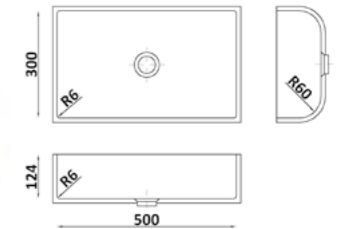

model **UK500**