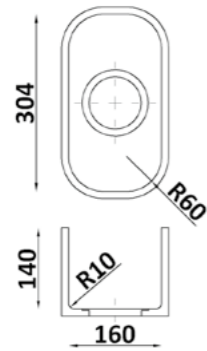

GRANDEX sinks and washbasins

Sinks to order

model **W160**