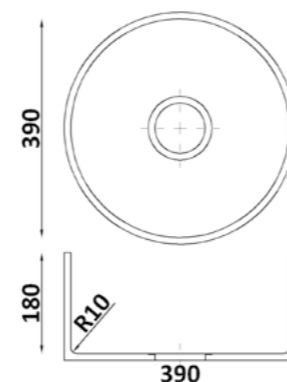

model **WS500**

model **WD352**

model **WO390**

model **WV390**

Technical characteristics of GRANDEX

Minimum order: 0.5 slab.

Slab weight: 60 kg.

Composition of GRANDEX solid surface