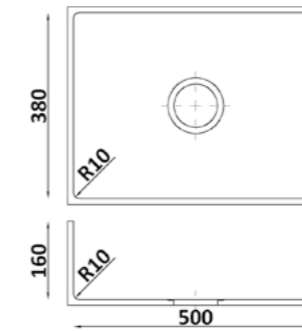

model **WS500**

model **WD352**

model **WO390**

model **WV390**

Technical characteristics of GRANDEX

Minimum order: 0.5 slab.

Slab weight: 60 kg.

Composition of GRANDEX solid surface