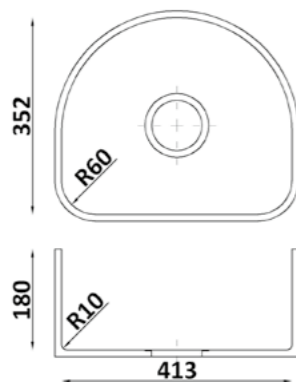

model **WS500**

model **WD352**

model **WO390**

model **WV390**

Technical characteristics of GRANDEX

Minimum order: 0.5 slab.

Slab weight: 60 kg.

Composition of GRANDEX solid surface