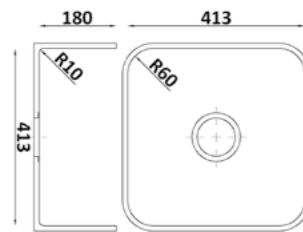

GRANDEX sinks and washbasins

Sinks to order

model **W160**

model **W342**

Sinks to order

model **WS450**

model **W413**

model **W500**

model **WS500**

model **WD352**

model **WV390**