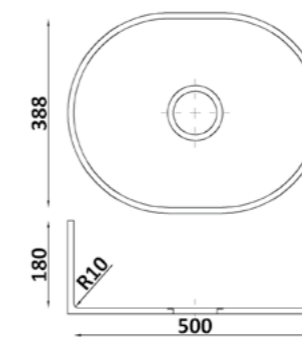

model **WS500**

model **WD352**

model **WO390**

model **WV390**

Technical characteristics of GRANDEX

Minimum order: 0.5 slab.

Slab weight: 60 kg.

Composition of GRANDEX solid surface