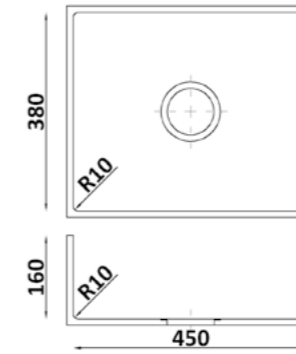

Sinks to order

model **WS450**