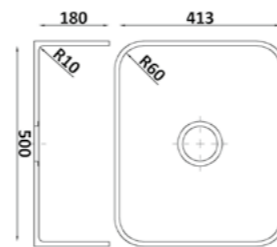

GRANDEX sinks and washbasins

Sinks to order

model **W160**

model **W342**

Sinks to order

model **WS450**

model **W413**

model **W500**

model **WS500**

model **WD352**

model **WV390**