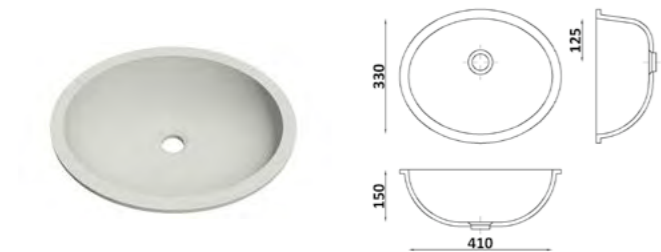

## Factory-made sinks and washbasins Grandex

model **JK102**

model **JK104**

model **JK301**

model **JK302**